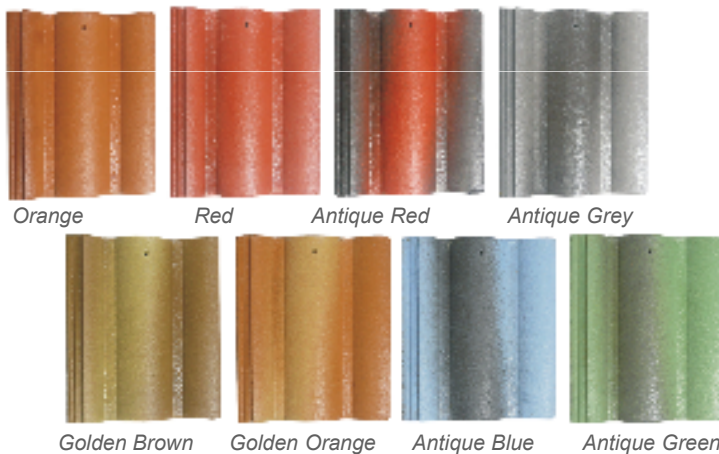

MONIER

THE ROOF NEWS

DEC'08

Issue 6

MONIER Roofing...Giving an extra edge to your lifestyle through its wide array of colors

Now, avail more aesthetic options through the color range offered in MONIER Roof Tiles.

MONIER offers a range of colors with both its product lines, namely *Elabana*, the concrete roof tiles and *Coloroof*, the Glazed Clay roof tiles.

Color range in Elabana

The customized colors in Elabana