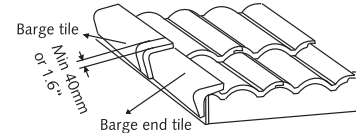

Coverage and unit weight of tiles at various slopes.

Slope (in degrees)	Minimum overlapping	Maximum batten space	Number of tiles	Unit weight
>17° and <27°	100 mm	320 mm	0.966 / sq. ft.	± 4 kg / sq. ft.
>27°	75 mm	345 mm	0.89 / sq. ft.	± 3.7 kg / sq. ft.

Fittings

▪ Ridge and hips

Perfect finishing for your roof

▪ For Barge

Aesthetic way to protect the top of your walls and to safely finish your roof

▪ Translucent Tile

Free skyline and perfect integration on the roof

▪ Vent Tile

Brings additional ventilation between tiles and the concrete deck or the underlay

Roof Pitch (In degrees)	Pressed Round Ridge
17.50 To 30.00	75 mm
30.00 To 35.00	70 mm
35.00 To 45.00	Minimum