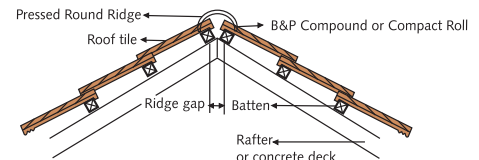

Fittings

▪ Ridge and hips

Perfect finishing for your roof

▪ For Barge

Aesthetic way to protect the top of your walls and to safely finish your roof

▪ Translucent Tile

Free skyline and perfect integration on the roof

▪ Vent Tile

Brings additional ventilation between tiles and the concrete deck or the underlay

Roof Pitch (In degrees)	Pressed Round Ridge
17.50 To 30.00	75 mm
30.00 To 35.00	70 mm
35.00 To 45.00	Minimum