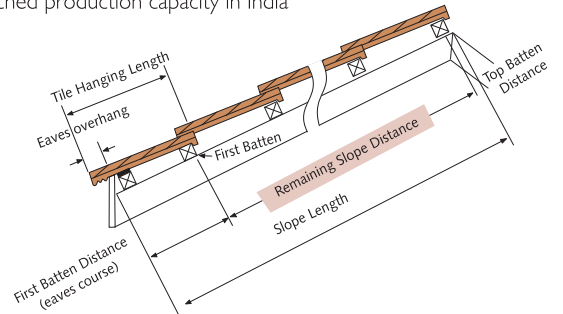

Long-lasting beauty that the world prefers.

Elabana - Twin Mini Tile

- Mainly for balcony roofs and window shades
- Coverage - 15 tiles/sq.m
- Mini Ridge also available
- Comes in range of colors

Advantages over any other roofing tile:

- Easy installation
- Double grooved tiles with variable overlap
- Special top treatment to prevent dust & fungi formation
- Wide range of long lasting plain and double-tone colors
- Complete range of fittings
- Transverse & breaking strength more than 200 kg / cm²

- Dimensional stability and low water absorption
- Three decompression chambers under the tile improves water tightness at the tile overlapping area
- Low energy consuming manufacturing process
- Unmatched production capacity in India

Technical specifications

- ~10 tiles/sq. m = 0.93 tiles sq. feet
- Minimum slope: 17°
- Unit weight: 4.2 kg
- Maximum batten space: 345 mm
- Straight joint and break joint
- Compliant to European standards BS EN490:2004