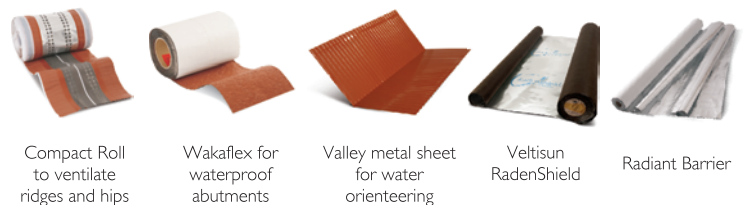

Components for perfect finish and water tightness

Visit our exclusive Showroom and Orientation Center,
Monier Roofing Pvt. Ltd.
143/C3, Bommasandra Industrial Area, 1st Phase, Bangalore - 560 099.
Tel: 080 41268116/7, Mob: +91 90191 10303, Email: contact.india@monier.com
Monier Exclusive Roof Tile Showroom at
Kochi: Near Oberon Mall, By-Pass Road, Kochi, Kerala (South India) Mob: +91 9895777355
Pune: Ingawale Patil Estate, H. No. 565, 1st Floor, Bhugon, Mulshi, Pune - 41 1042

You can also visit our showrooms at, **HomeTown**
Marathahalli, Bangalore | Vikhroli (W), Mumbai
Great India Place, Noida, Delhi.

Authorised Roofing Partner