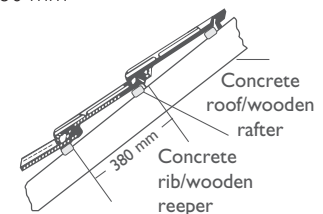

4 continents. More than 40 countries.

Over 9000 skilled roof experts.

More than 130 production sites.

Millions of pleased customers.

One name. MONIER.

TECHNICAL DATA

- Length - 467 mm
- Width - 282 mm
- Weight - 4.06 kg
- Weight/sqm - 44.7 kg
- Minimum roof pitch - 17°
- Tile/sqm - 11
- Max. Batten space - 380 mm

Tight position: 380 mm for Colorroof PLUS

ADVANTAGE OVER OTHER CLAY TILES

- Excellent dimensional stability (H+G Technology)
- Compatible with Monier's roofing system components
- Low water absorption
- Fungi and moss resistant
- Superior clay quality
- High roof tiles coverage - 11 tiles/m²