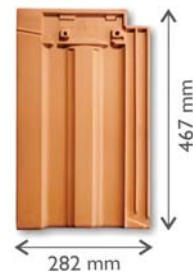

4 continents. More than 40 countries.

Over 9000 skilled roof experts.

More than 130 production sites.

Millions of pleased customers.

One name. MONIER.

TECHNICAL DATA

- Length - 467 mm
- Width - 282 mm
- Weight - 4.06 kg
- Weight/sqm - 44.7 kg
- Minimum roof pitch - 17°
- Tile/sqm - 11
- Max. Batten space - 380 mm