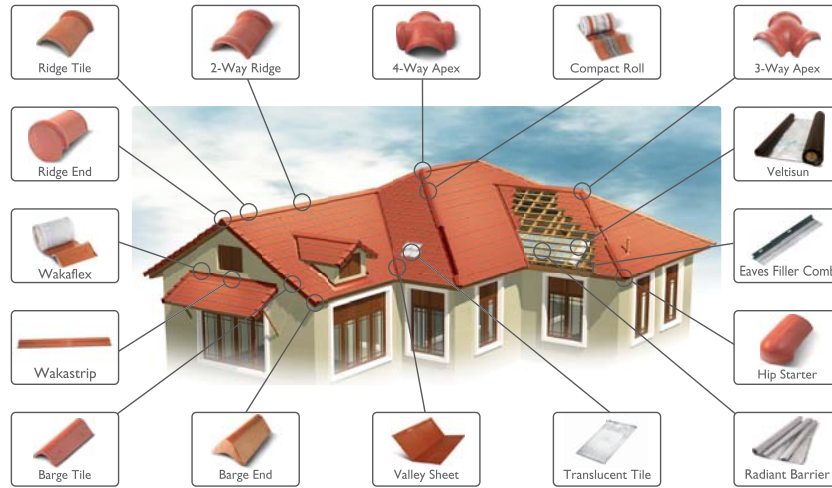

ROOF FITTINGS AND COMPONENTS FOR PERFECT ROOFING

Visit our exclusive Showroom and Orientation Center

Monier Roofing Pvt. Ltd.

143/C3, Bommasandra Industrial Area, 1st Phase

Bangalore - 560 099. Tel: 080 41268116/7

Mob: +91 9019110303, Email: contact.india@monier.com

Monier Exclusive Roof Tile Showrooms at

Kochi: Near Oberon Mall, By-Pass Road, Mob: +91 9895777355

Pune: Ingawale Patil Estate, Bhugon, Mulshi, Mob: +91 8605002345

You can also visit our showrooms at, **HomeTown**

Marathahalli, Bangalore. Vikhroli (W), Mumbai,

Great India Place, Noida, Delhi.

Authorised Dealer