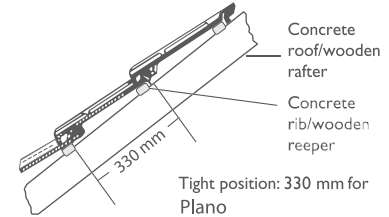

Plano

CONCRETE FLAT TILES

Flat Concrete Roof Tiles – Made in India

Plano, the first flat concrete roof tile to be manufactured in India, is all set to redefine roofing aesthetics in the country. These elegant concrete tiles have an absolutely flat surface and come in attractive mono tone colors. Further, Plano tiles are meticulously finished with glossy efflorescent preventive coating which makes them fungi and algae resistant. Add to this a contemporary look, and what you get is a 'must-have' for any modern home.